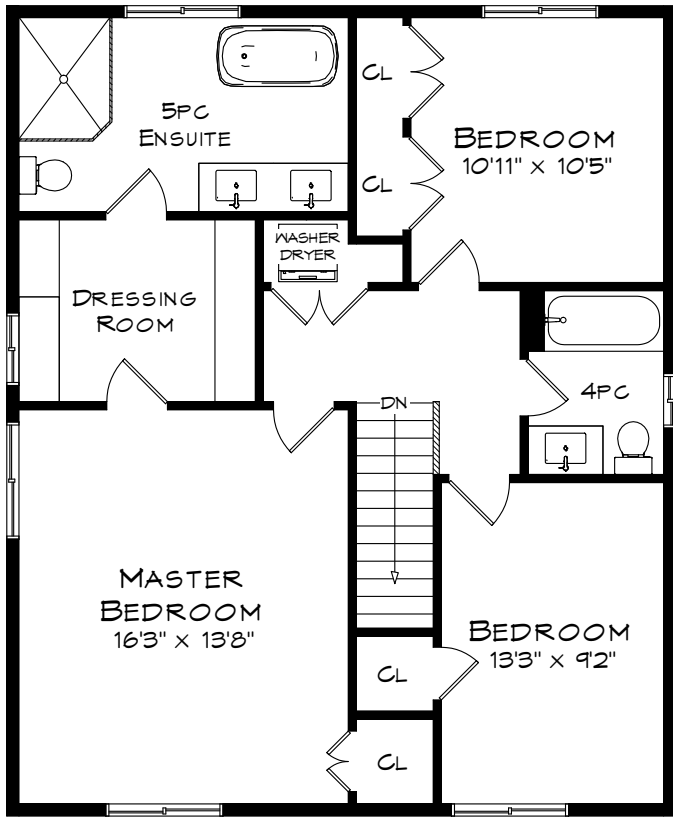

# 327 MACDONALD ROAD

TOTAL SQUARE FOOTAGE  
3,406 SQ.FT.

MAIN LEVEL  
1,242 SQUARE FEET

GARAGE  
422 SQUARE FEET

Measurements may not be 100% accurate  
and should be used as a guideline only.  
June - 2017

# 327 MACDONALD ROAD

UPPER LEVEL  
922 SQUARE FEET

LOWER LEVEL  
1,242 SQUARE FEET

Measurements may not be 100% accurate  
and should be used as a guideline only.  
June - 2017