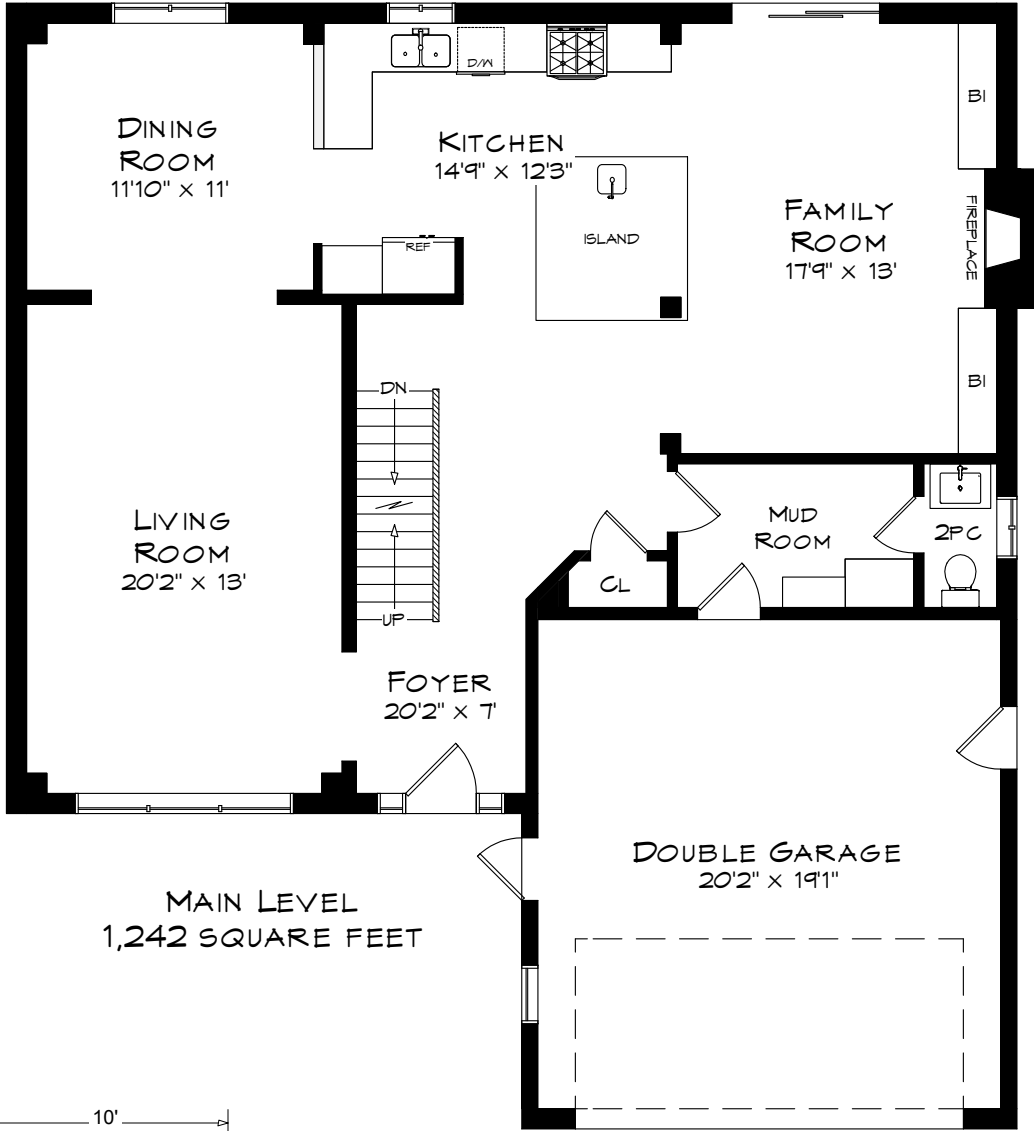

# 327 MACDONALD ROAD

TOTAL SQUARE FOOTAGE  
3,406 SQ.FT.

MAIN LEVEL  
1,242 SQUARE FEET

GARAGE  
422 SQUARE FEET

Measurements may not be 100% accurate  
and should be used as a guideline only.  
June - 2017

# 327 MACDONALD ROAD

UPPER LEVEL  
922 SQUARE FEET

LOWER LEVEL  
1,242 SQUARE FEET

Measurements may not be 100% accurate  
and should be used as a guideline only.  
June - 2017