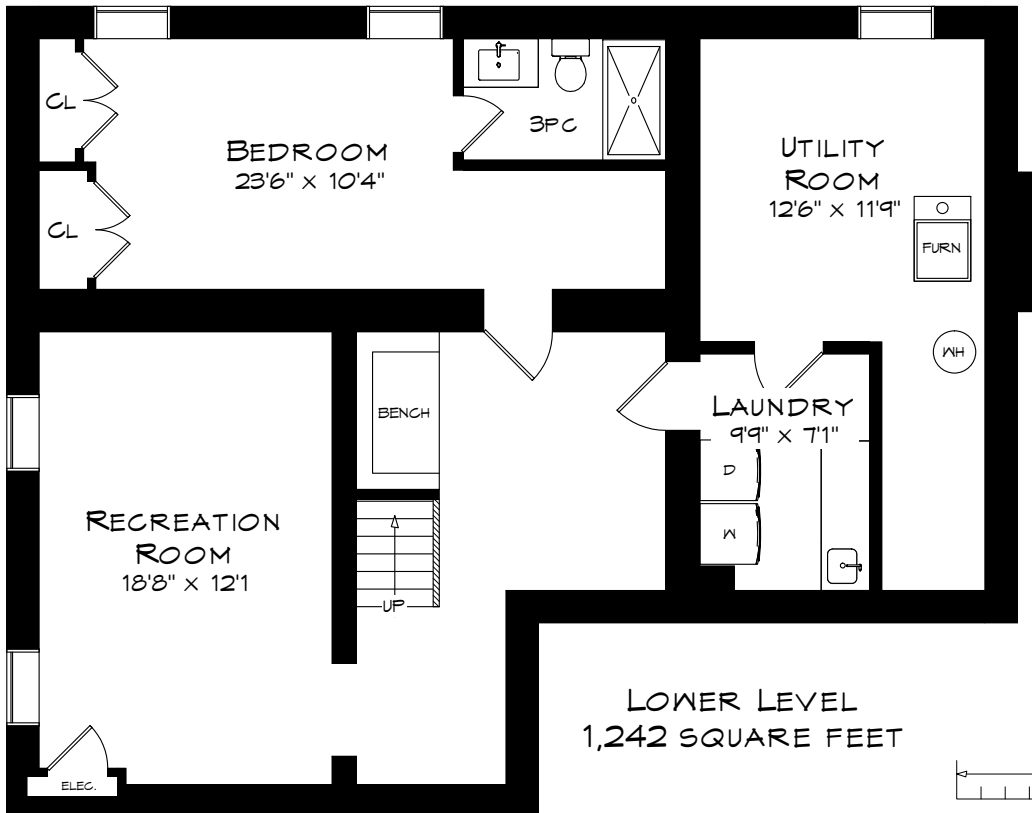

# 327 MACDONALD ROAD

TOTAL SQUARE FOOTAGE  
3,406 SQ.FT.

MAIN LEVEL  
1,242 SQUARE FEET

GARAGE  
422 SQUARE FEET

Measurements may not be 100% accurate  
and should be used as a guideline only.  
June - 2017

# 327 MACDONALD ROAD

UPPER LEVEL  
922 SQUARE FEET

LOWER LEVEL  
1,242 SQUARE FEET

Measurements may not be 100% accurate  
and should be used as a guideline only.  
June - 2017