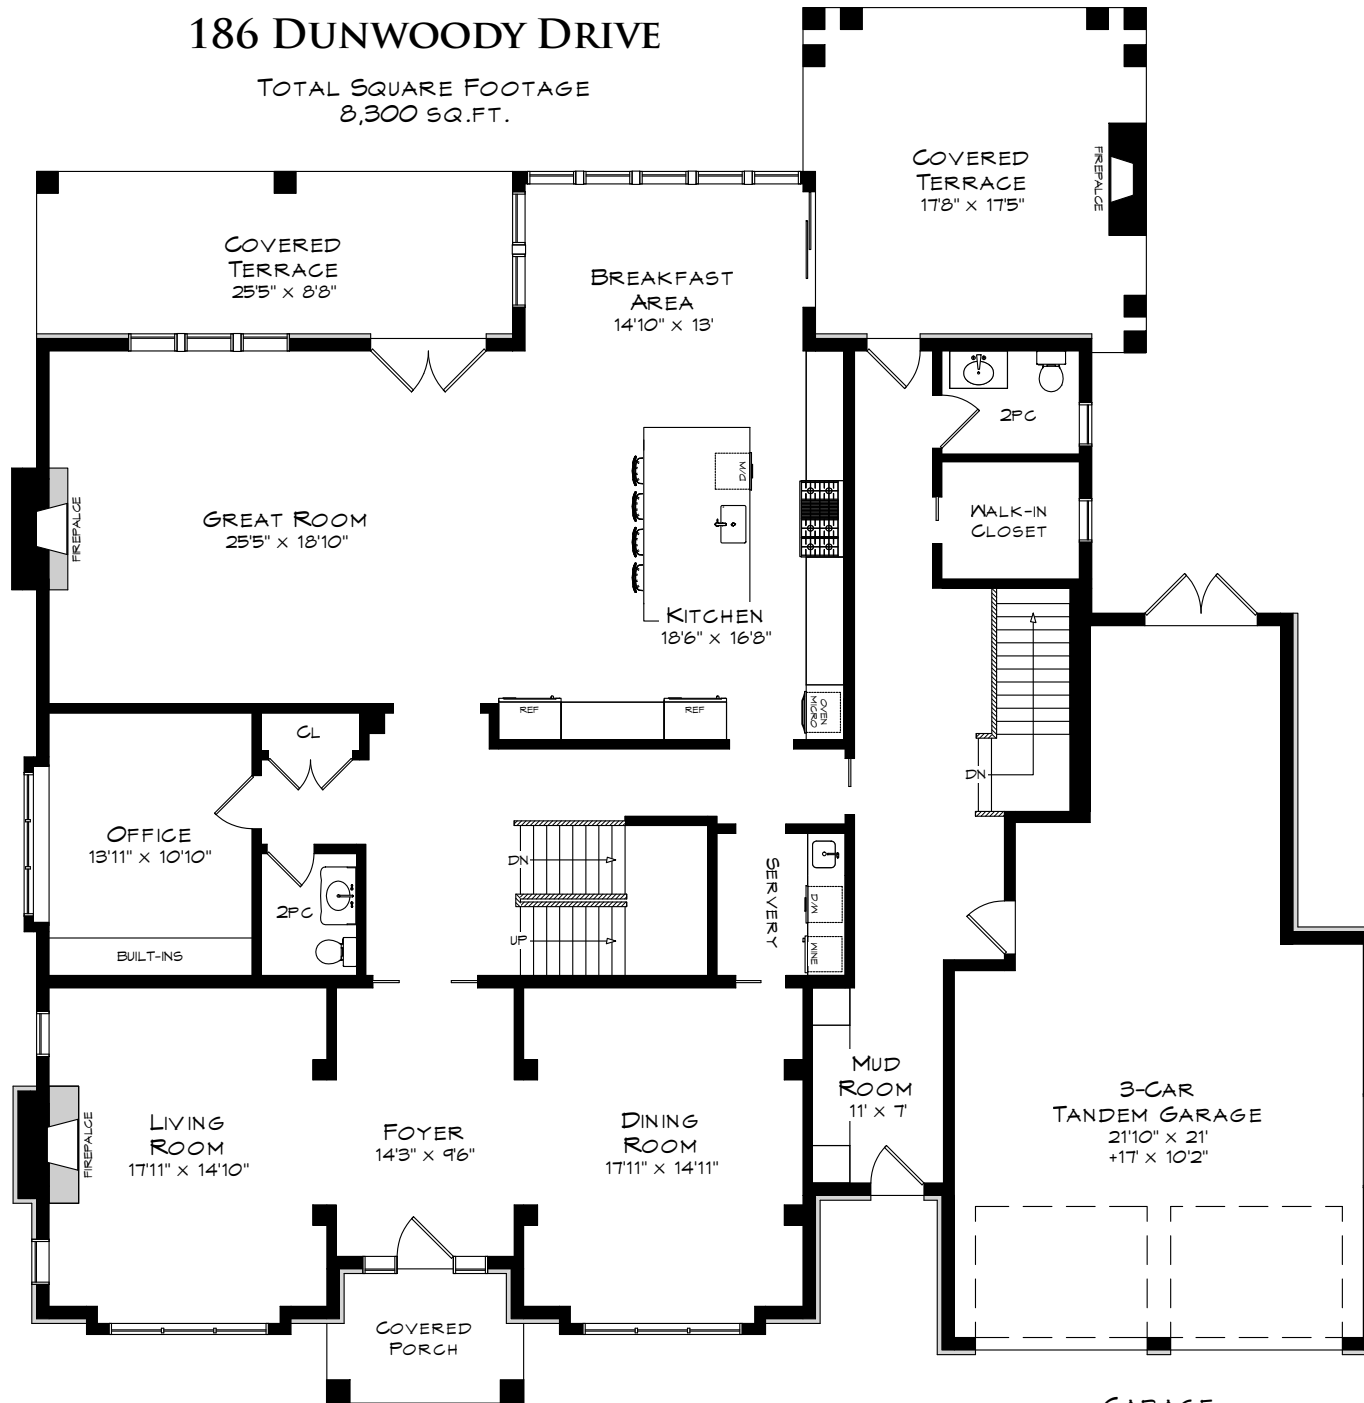

186 DUNWOODY DRIVE

TOTAL SQUARE FOOTAGE
8,300 SQ.FT.

MAIN LEVEL
2,914 SQUARE FEET
CEILINGS: 10'

GARAGE
729 SQUARE FEET