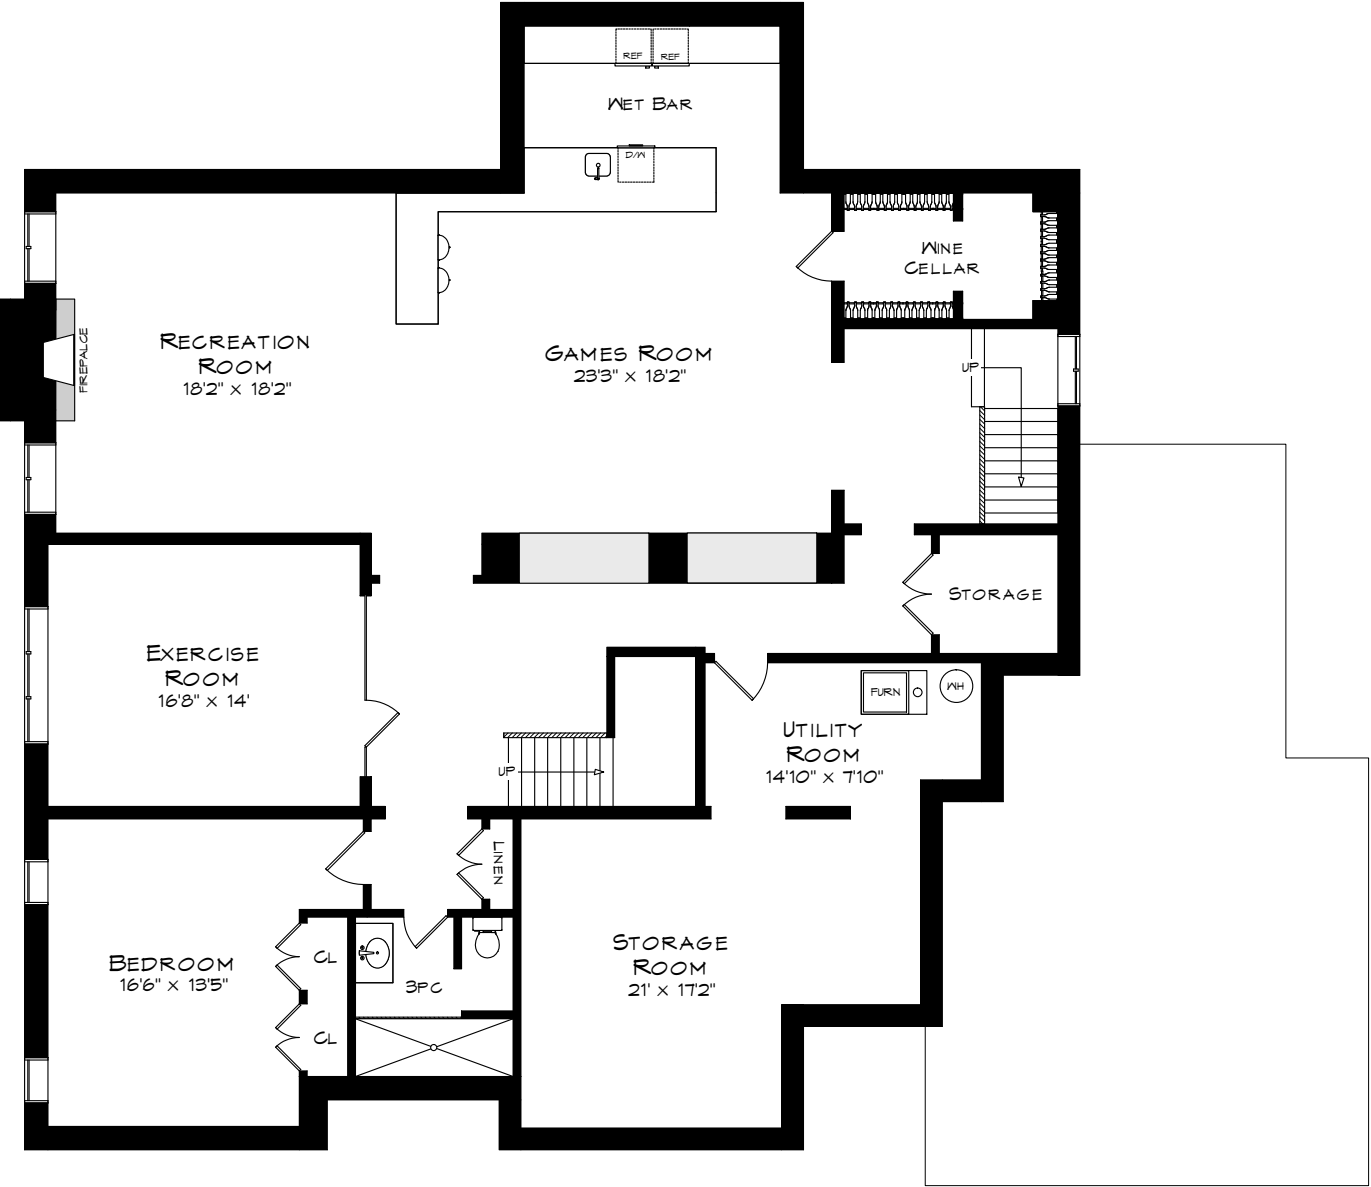

186 DUNWOODY DRIVE

LOWER LEVEL
2,865 SQUARE FEET