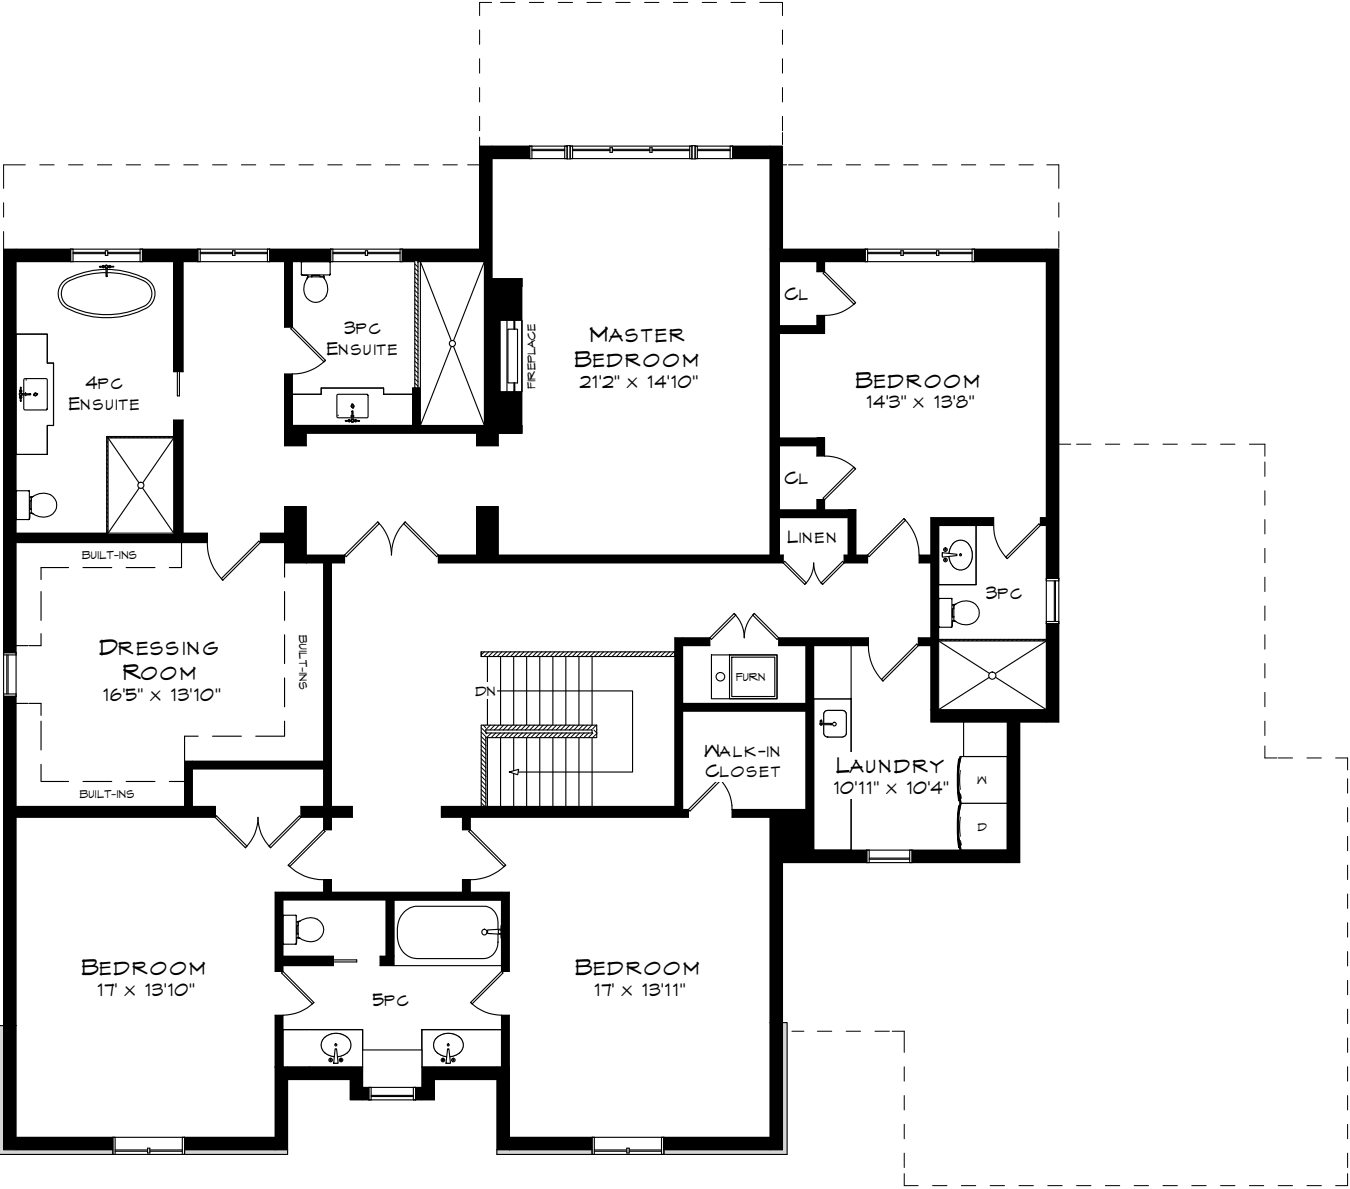

186 DUNWOODY DRIVE

UPPER LEVEL
2,521 SQUARE FEET
CEILINGS: 10'