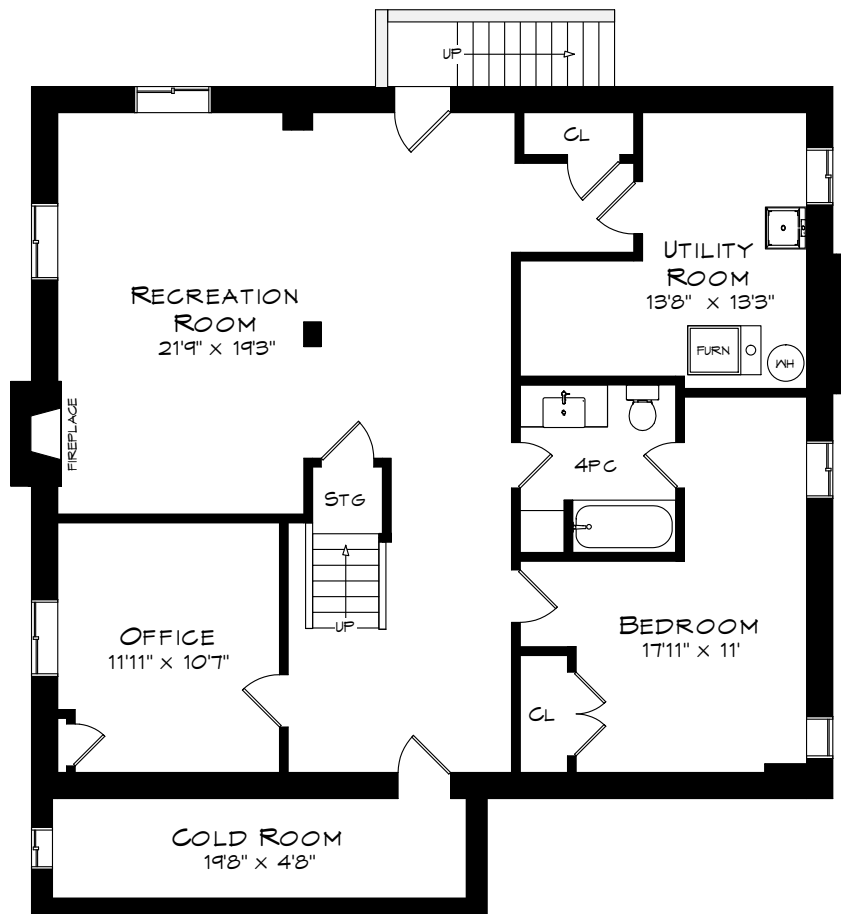

# 1907 DEERS WOLD

TOTAL SQUARE FOOTAGE  
4,069 SQ.FT.

Measurements may not be 100% accurate  
and should be used as a guideline only.  
November - 2017

GARAGE  
440 SQUARE FEET

# 1907 DEERS WOLD

UPPER LEVEL  
1,315 SQUARE FEET

LOWER LEVEL  
1,439 SQUARE FEET

Measurements may not be 100% accurate and should be used as a guideline only.  
November - 2017