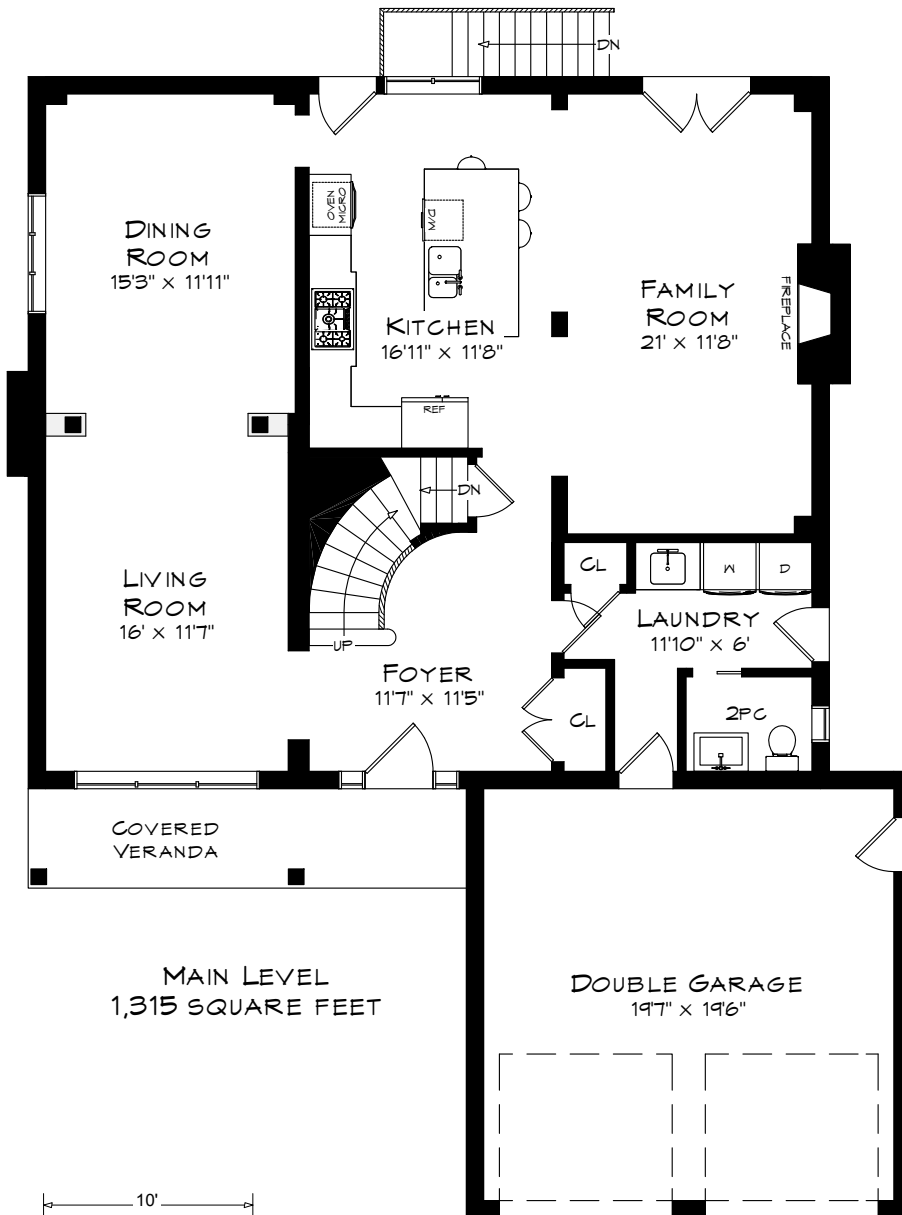

# 1907 DEERS WOLD

TOTAL SQUARE FOOTAGE  
4,069 SQ.FT.

Measurements may not be 100% accurate  
and should be used as a guideline only.  
November - 2017

GARAGE  
440 SQUARE FEET

# 1907 DEERS WOLD

UPPER LEVEL  
1,315 SQUARE FEET

LOWER LEVEL  
1,439 SQUARE FEET

Measurements may not be 100% accurate and should be used as a guideline only.  
November - 2017