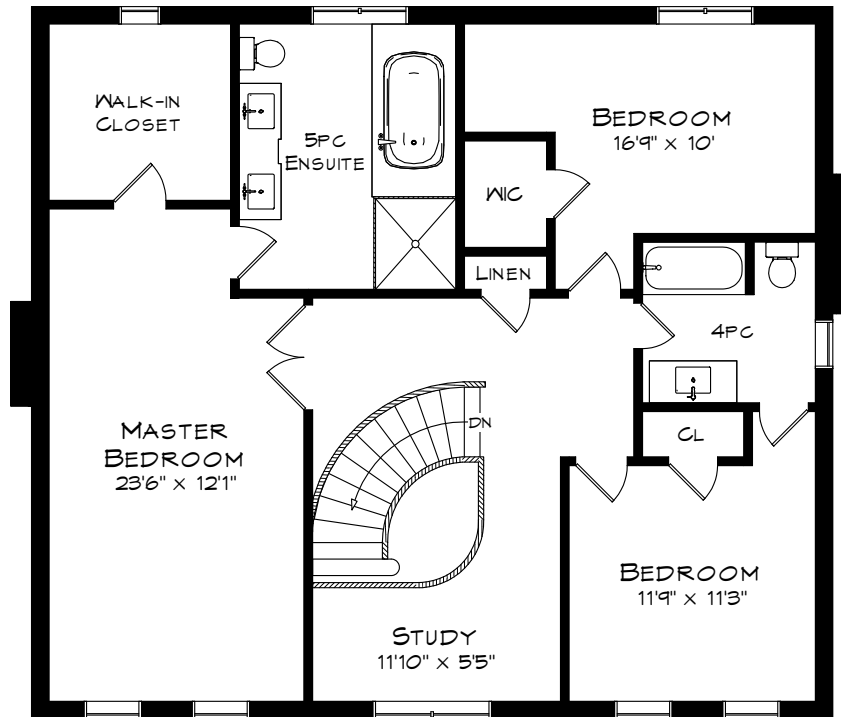

# 1907 DEERS WOLD

TOTAL SQUARE FOOTAGE  
4,069 SQ.FT.

Measurements may not be 100% accurate  
and should be used as a guideline only.  
November - 2017

GARAGE  
440 SQUARE FEET

# 1907 DEERS WOLD

UPPER LEVEL  
1,315 SQUARE FEET

LOWER LEVEL  
1,439 SQUARE FEET

Measurements may not be 100% accurate and should be used as a guideline only.  
November - 2017