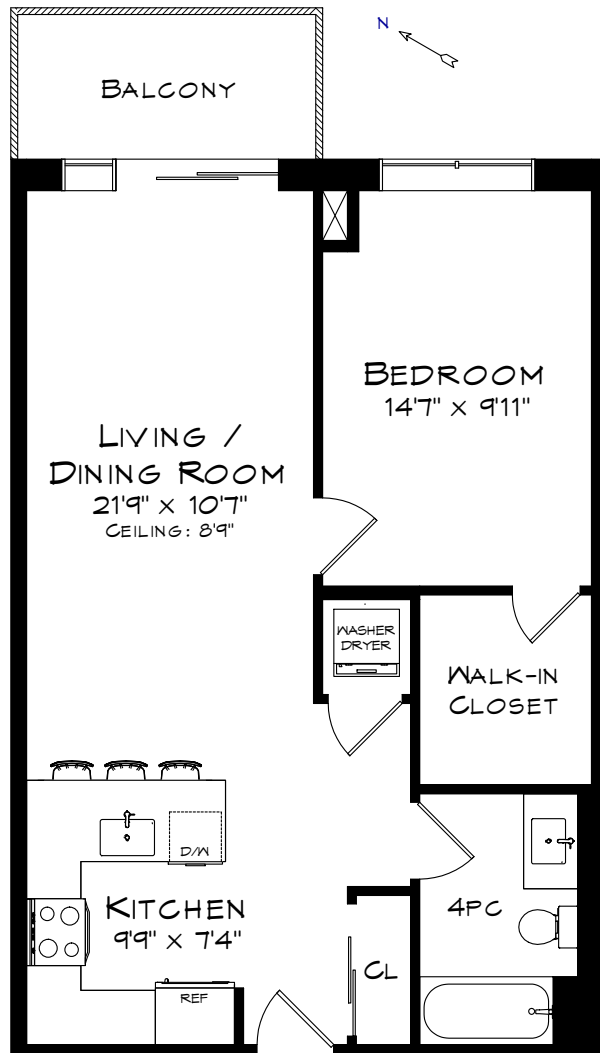

551 MAPLE AVENUE SUITE #315

LIVING AREA
727 SQUARE FEET

Measurements may not be 100% accurate
and should be used as a guideline only.
December - 2017