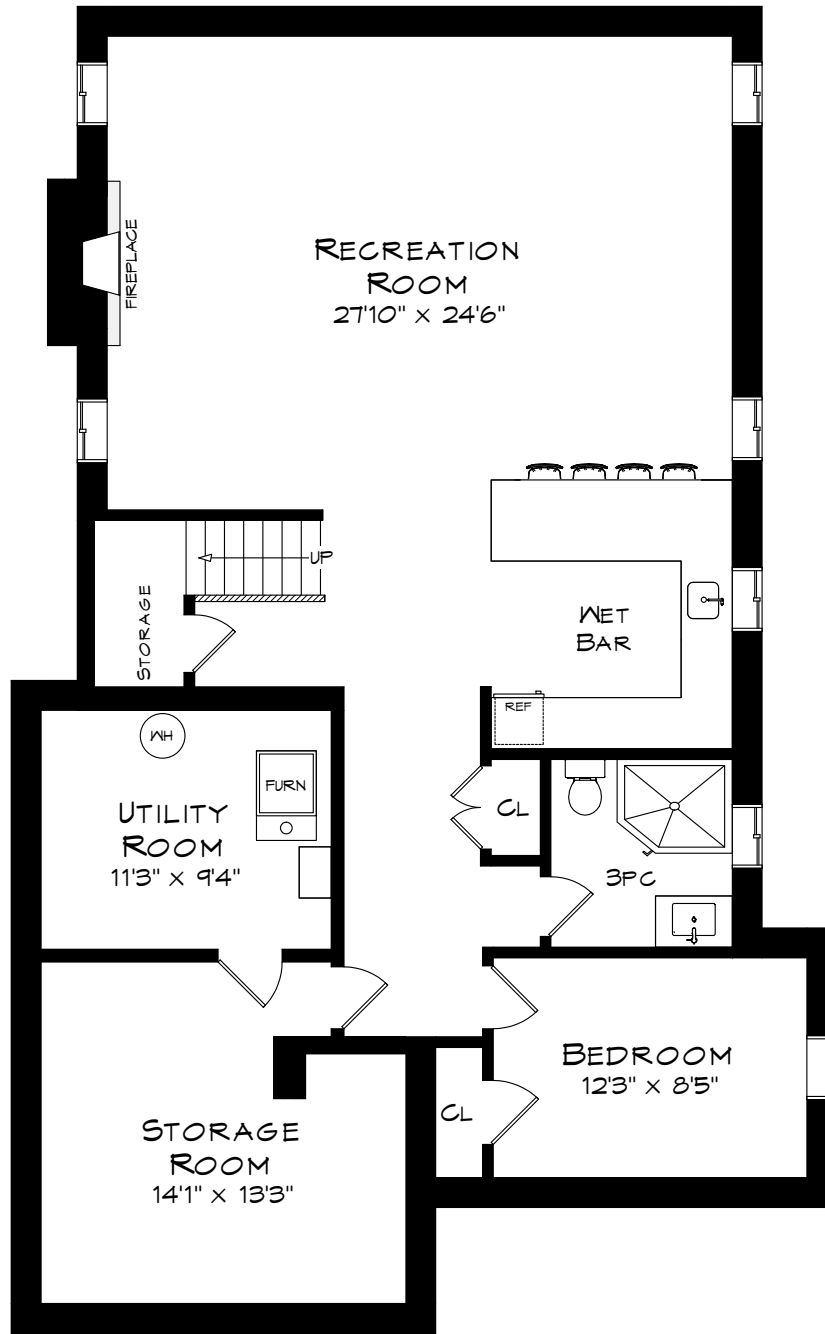

402 MAPLE AVENUE

TOTAL SQUARE FOOTAGE
3,986 SQ.FT.

GARAGE
235 SQUARE FEET

Measurements may not be 100% accurate
and should be used as a guideline only.
January - 2018

402 MAPLE AVENUE

UPPER LEVEL
1,411 SQUARE FEET
CEILINGS: 10'

Measurements may not be 100% accurate
and should be used as a guideline only.
January - 2018

402 MAPLE AVENUE

LOWER LEVEL
1,433 SQUARE FEET
CEILINGS: 9'

Measurements may not be 100% accurate
and should be used as a guideline only.
January - 2018