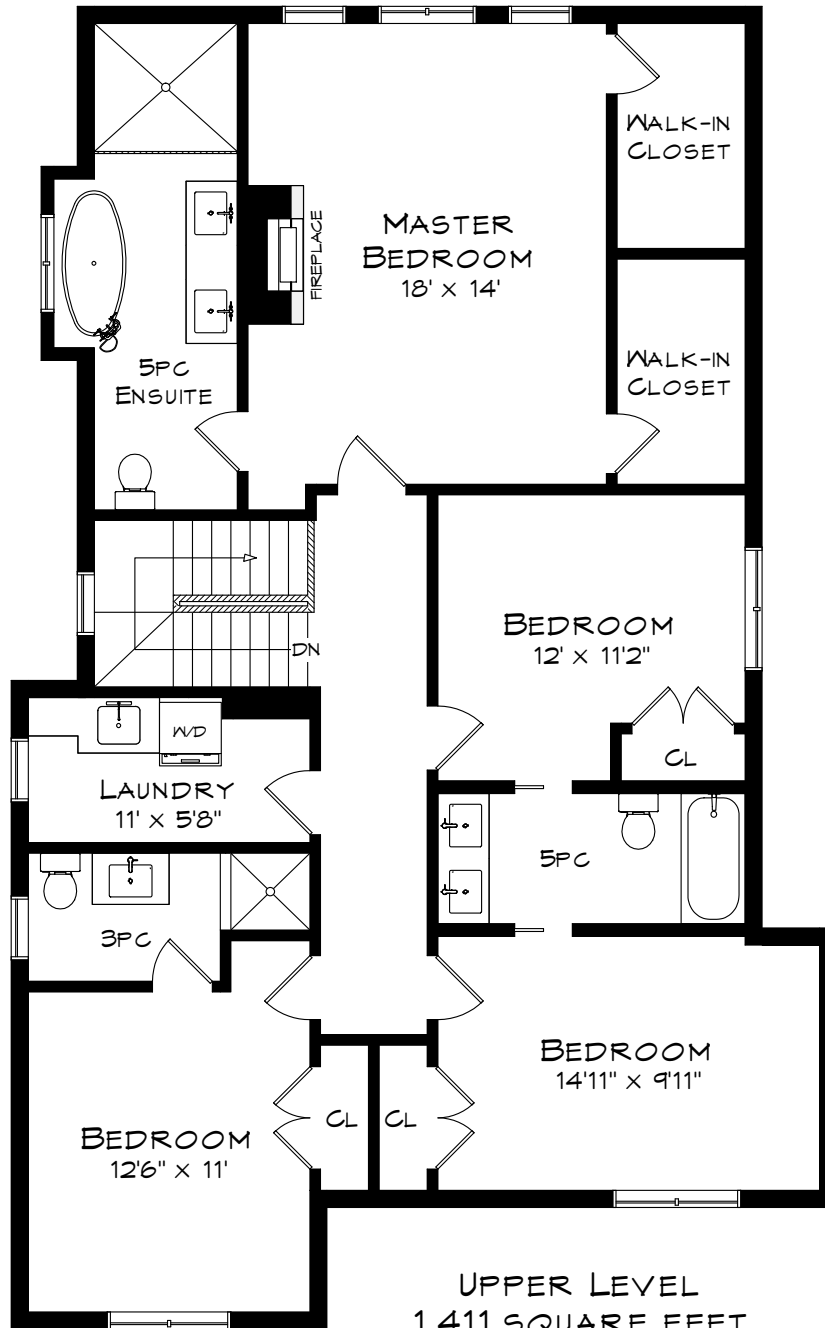

402 MAPLE AVENUE

TOTAL SQUARE FOOTAGE
3,986 SQ.FT.

GARAGE
235 SQUARE FEET

Measurements may not be 100% accurate
and should be used as a guideline only.
January - 2018

402 MAPLE AVENUE

UPPER LEVEL
1,411 SQUARE FEET
CEILINGS: 10'

Measurements may not be 100% accurate
and should be used as a guideline only.
January - 2018

402 MAPLE AVENUE

LOWER LEVEL
1,433 SQUARE FEET
CEILINGS: 9'

Measurements may not be 100% accurate
and should be used as a guideline only.
January - 2018