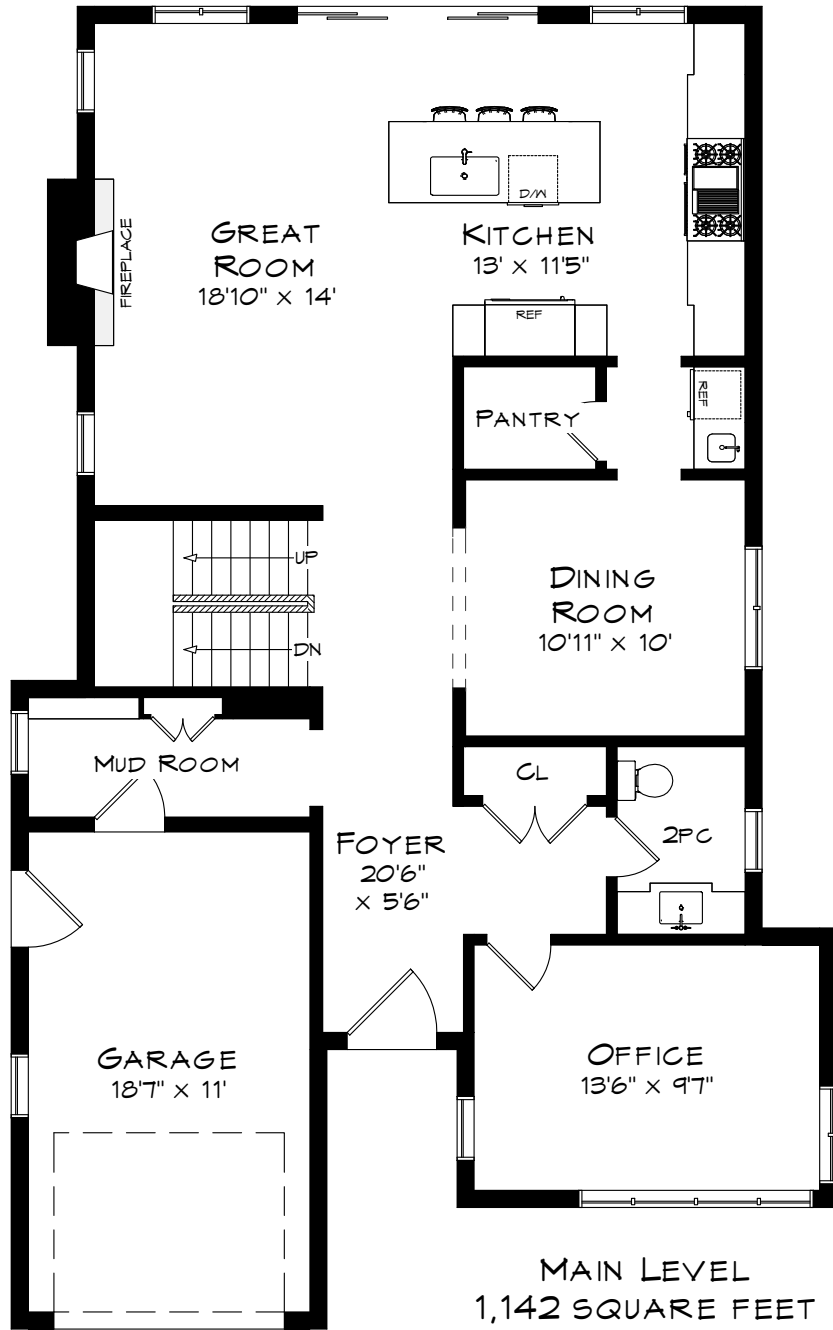

402 MAPLE AVENUE

TOTAL SQUARE FOOTAGE
3,986 SQ.FT.

GARAGE
235 SQUARE FEET

Measurements may not be 100% accurate
and should be used as a guideline only.
January - 2018

402 MAPLE AVENUE

UPPER LEVEL
1,411 SQUARE FEET
CEILINGS: 10'

Measurements may not be 100% accurate
and should be used as a guideline only.
January - 2018

402 MAPLE AVENUE

LOWER LEVEL
1,433 SQUARE FEET
CEILINGS: 9'

Measurements may not be 100% accurate
and should be used as a guideline only.
January - 2018