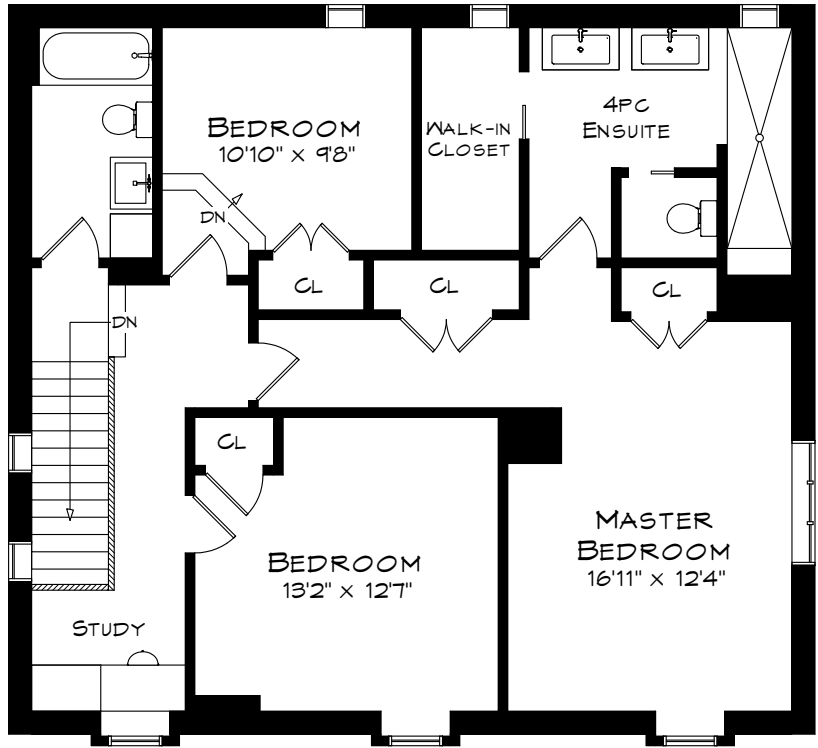

# 69 DUNN STREET

TOTAL SQUARE FOOTAGE  
3,752 SQ.FT.

MAIN LEVEL  
1,403 SQUARE FEET

Measurements may not be 100% accurate  
and should be used as a guideline only.  
March - 2018

# 69 DUNN STREET

UPPER LEVEL  
946 SQUARE FEET

LOWER LEVEL  
1,403 SQUARE FEET