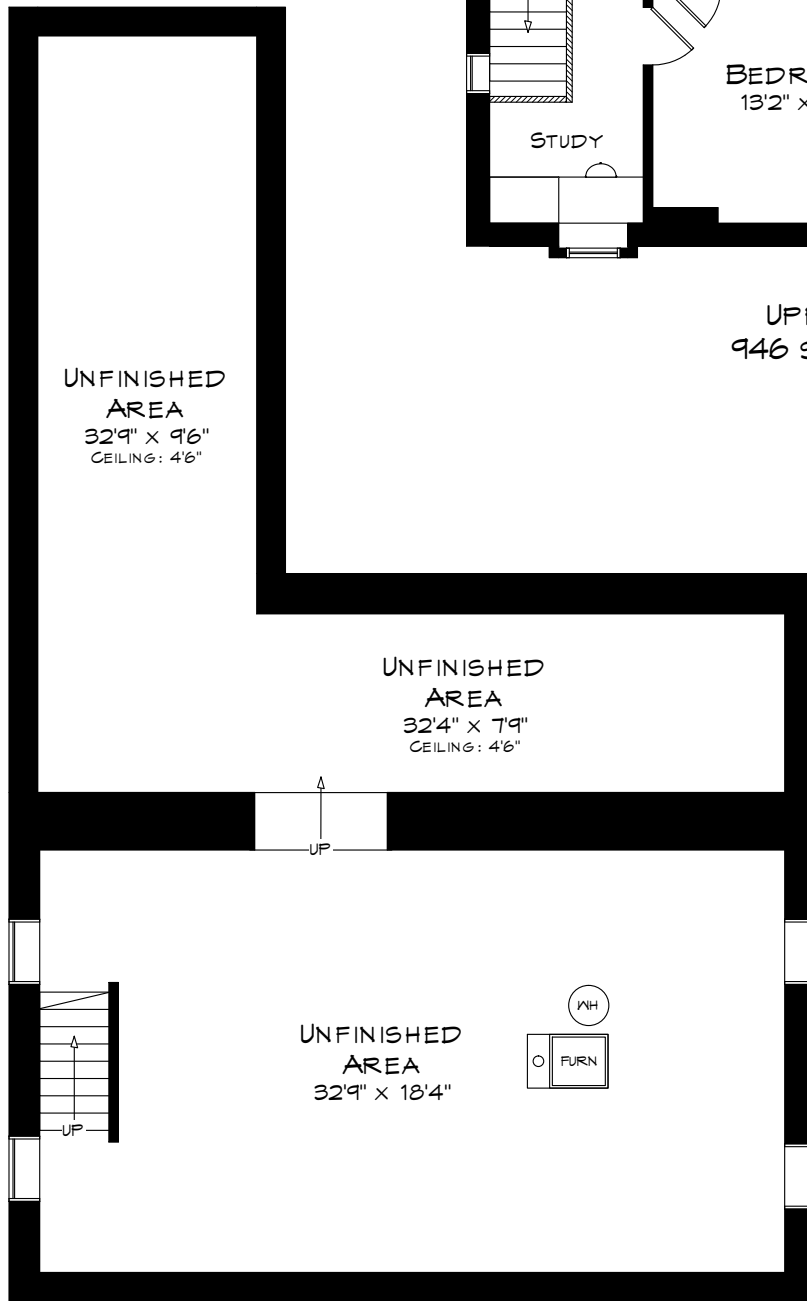

# 69 DUNN STREET

TOTAL SQUARE FOOTAGE  
3,752 SQ.FT.

MAIN LEVEL  
1,403 SQUARE FEET

Measurements may not be 100% accurate  
and should be used as a guideline only.  
March - 2018

# 69 DUNN STREET

UPPER LEVEL  
946 SQUARE FEET

LOWER LEVEL  
1,403 SQUARE FEET