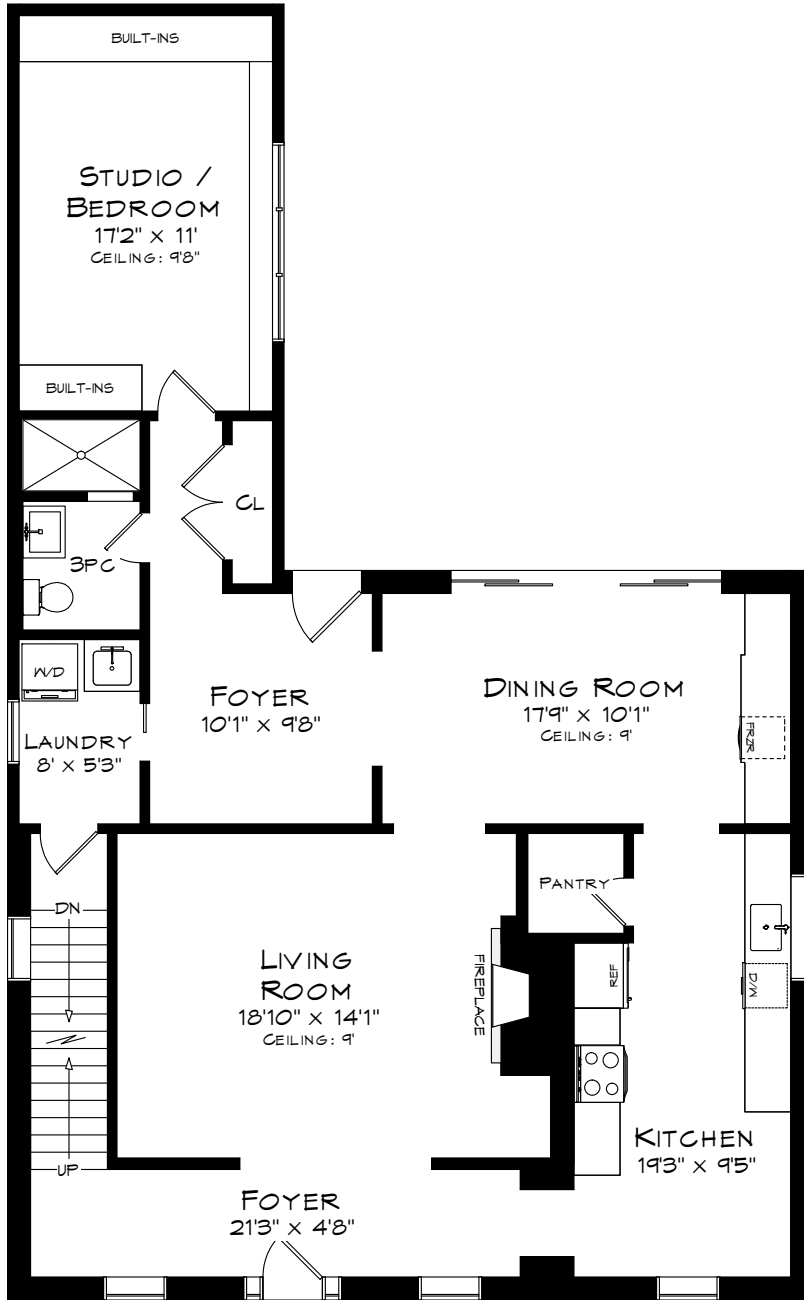

# 69 DUNN STREET

TOTAL SQUARE FOOTAGE  
3,752 SQ.FT.

MAIN LEVEL  
1,403 SQUARE FEET

Measurements may not be 100% accurate  
and should be used as a guideline only.  
March - 2018

# 69 DUNN STREET

UPPER LEVEL  
946 SQUARE FEET

LOWER LEVEL  
1,403 SQUARE FEET