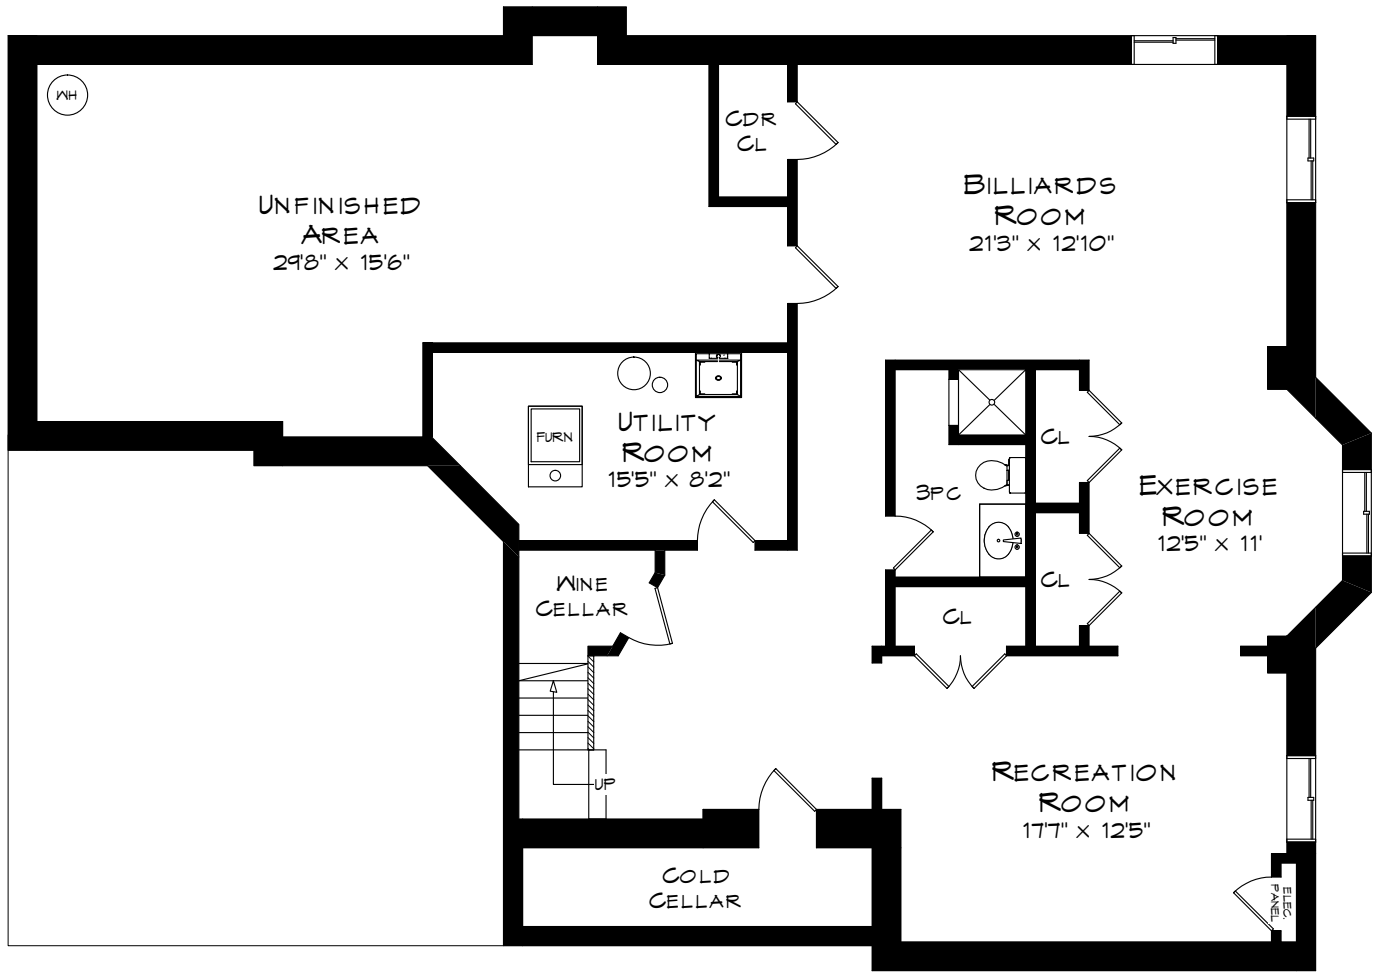

1080 CRESTVIEW STREET

TOTAL SQUARE FOOTAGE
5,016 SQ.FT.

MAIN LEVEL
1,768 SQUARE FEET
+ 457 SF (GARAGE)

Measurements may not be 100% accurate
and should be used as a guideline only.
February - 2021

1080 CRESTVIEW STREET

UPPER LEVEL
1,405 SQUARE FEET
+ 212 SF (OPEN TO BELOW)

Measurements may not be 100% accurate
and should be used as a guideline only.
February - 2021

1080 CRESTVIEW STREET

LOWER LEVEL
1,843 SQUARE FEET

Measurements may not be 100% accurate
and should be used as a guideline only.
February - 2021