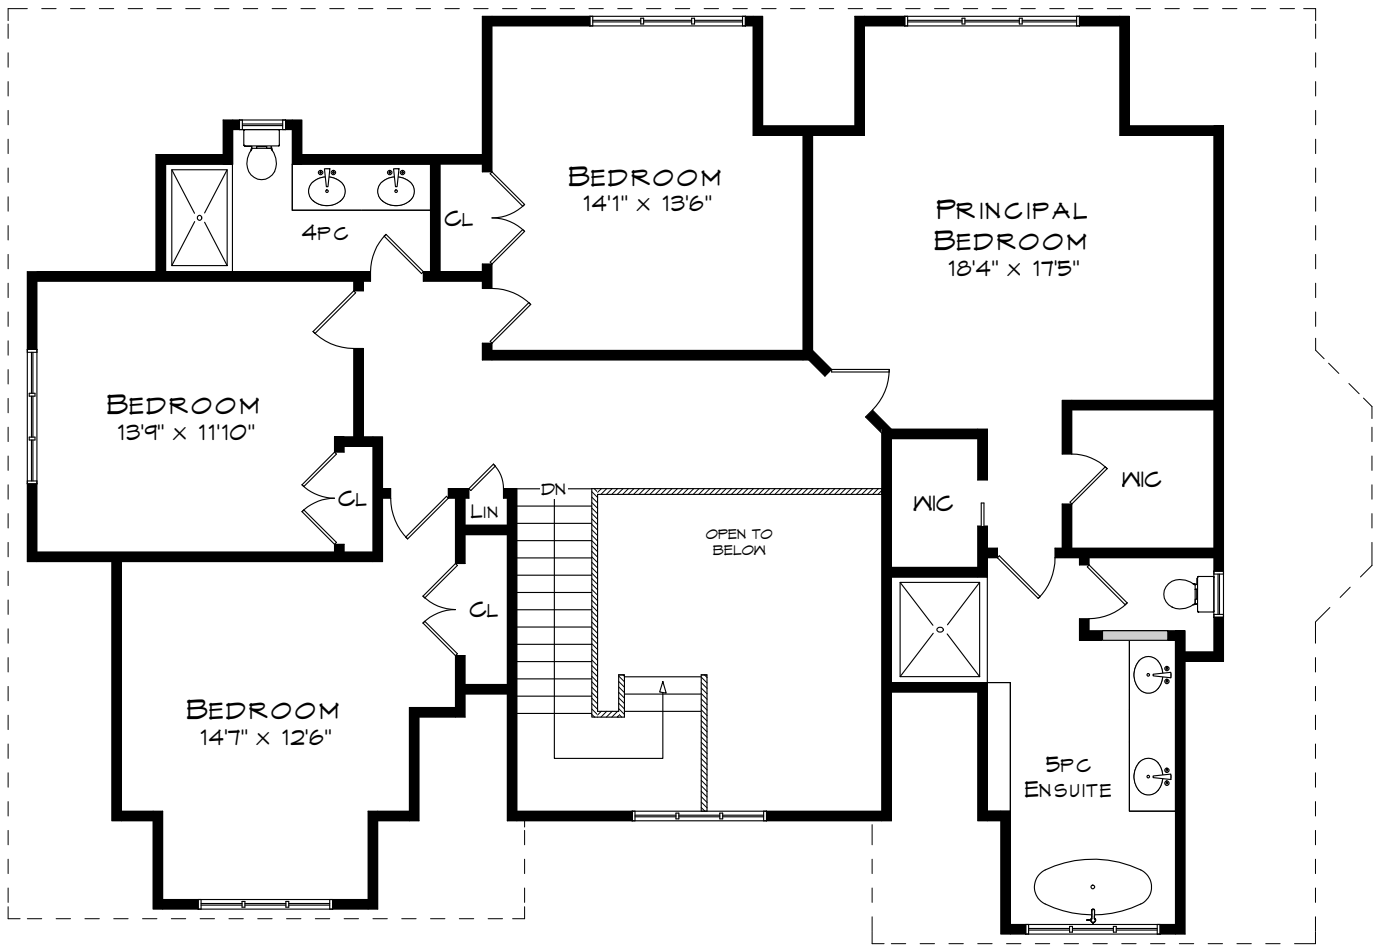

1080 CRESTVIEW STREET

TOTAL SQUARE FOOTAGE
5,016 SQ.FT.

MAIN LEVEL
1,768 SQUARE FEET
+ 457 SF (GARAGE)

Measurements may not be 100% accurate
and should be used as a guideline only.
February - 2021

1080 CRESTVIEW STREET

UPPER LEVEL
1,405 SQUARE FEET
+ 212 SF (OPEN TO BELOW)

Measurements may not be 100% accurate
and should be used as a guideline only.
February - 2021

1080 CRESTVIEW STREET

LOWER LEVEL
1,843 SQUARE FEET

Measurements may not be 100% accurate
and should be used as a guideline only.
February - 2021