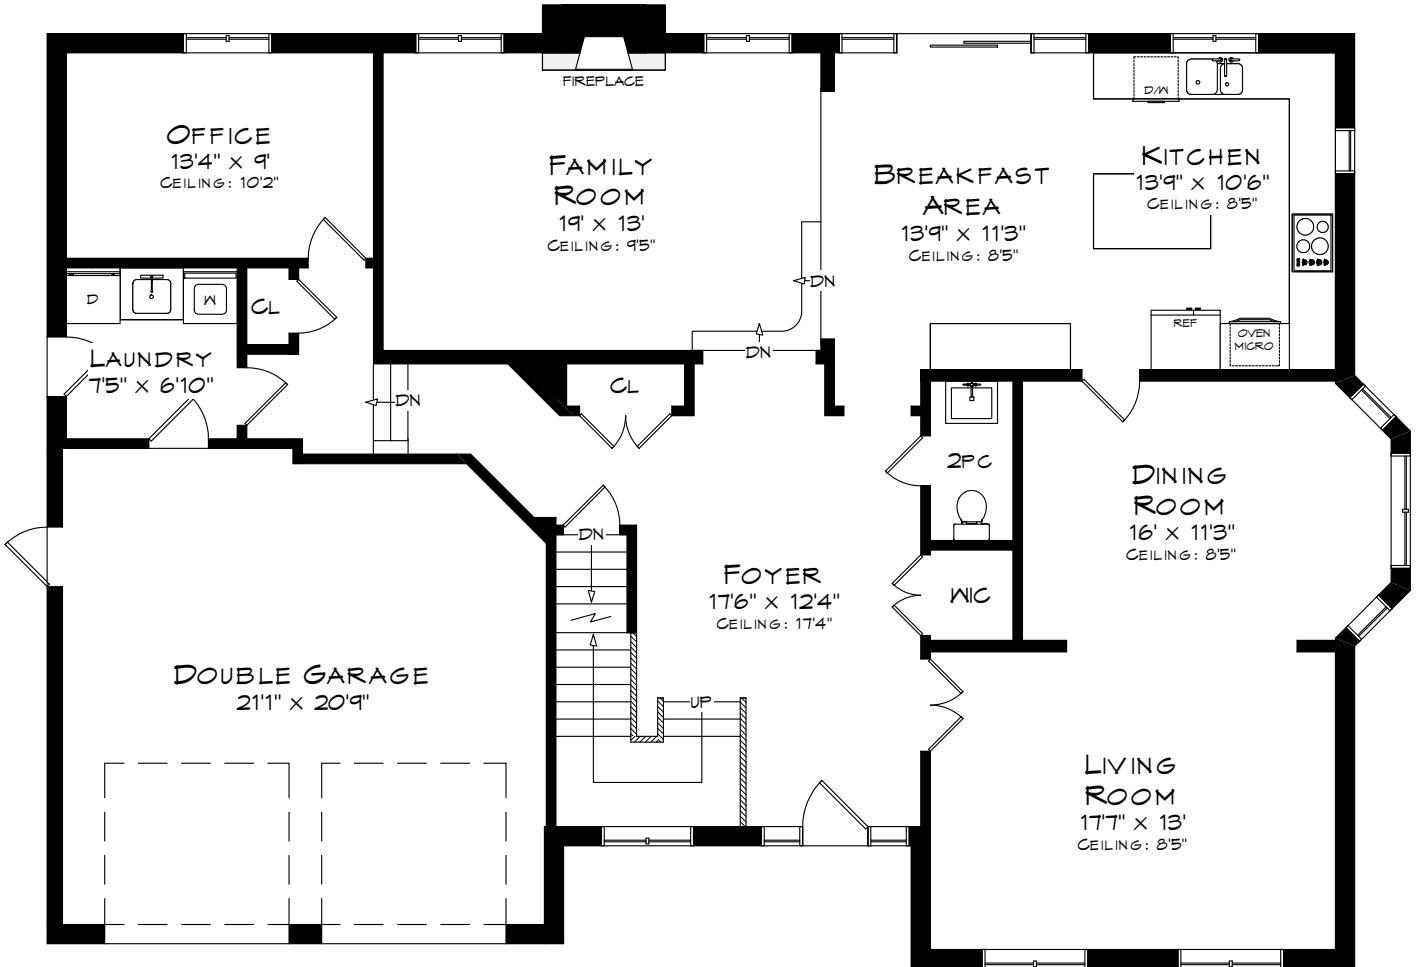

1080 CRESTVIEW STREET

TOTAL SQUARE FOOTAGE
5,016 SQ.FT.

MAIN LEVEL
1,768 SQUARE FEET
+ 457 SF (GARAGE)

Measurements may not be 100% accurate
and should be used as a guideline only.
February - 2021

1080 CRESTVIEW STREET

UPPER LEVEL
1,405 SQUARE FEET
+ 212 SF (OPEN TO BELOW)

Measurements may not be 100% accurate
and should be used as a guideline only.
February - 2021

1080 CRESTVIEW STREET

LOWER LEVEL
1,843 SQUARE FEET

Measurements may not be 100% accurate
and should be used as a guideline only.
February - 2021