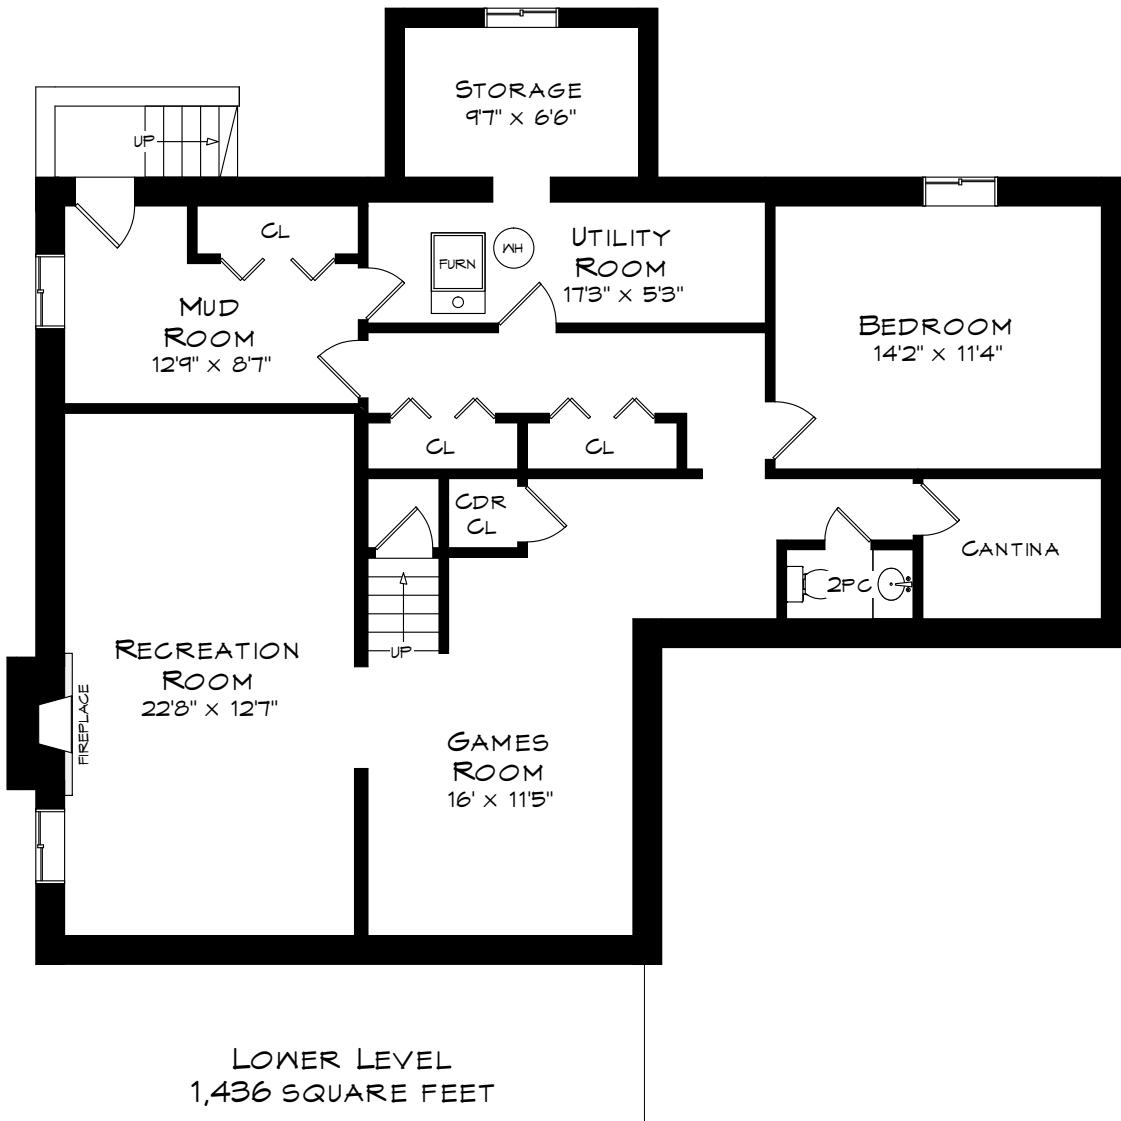

225 ELTON PARK ROAD

Measurements may not be 100% accurate
and should be used as a guideline only.
March - 2021