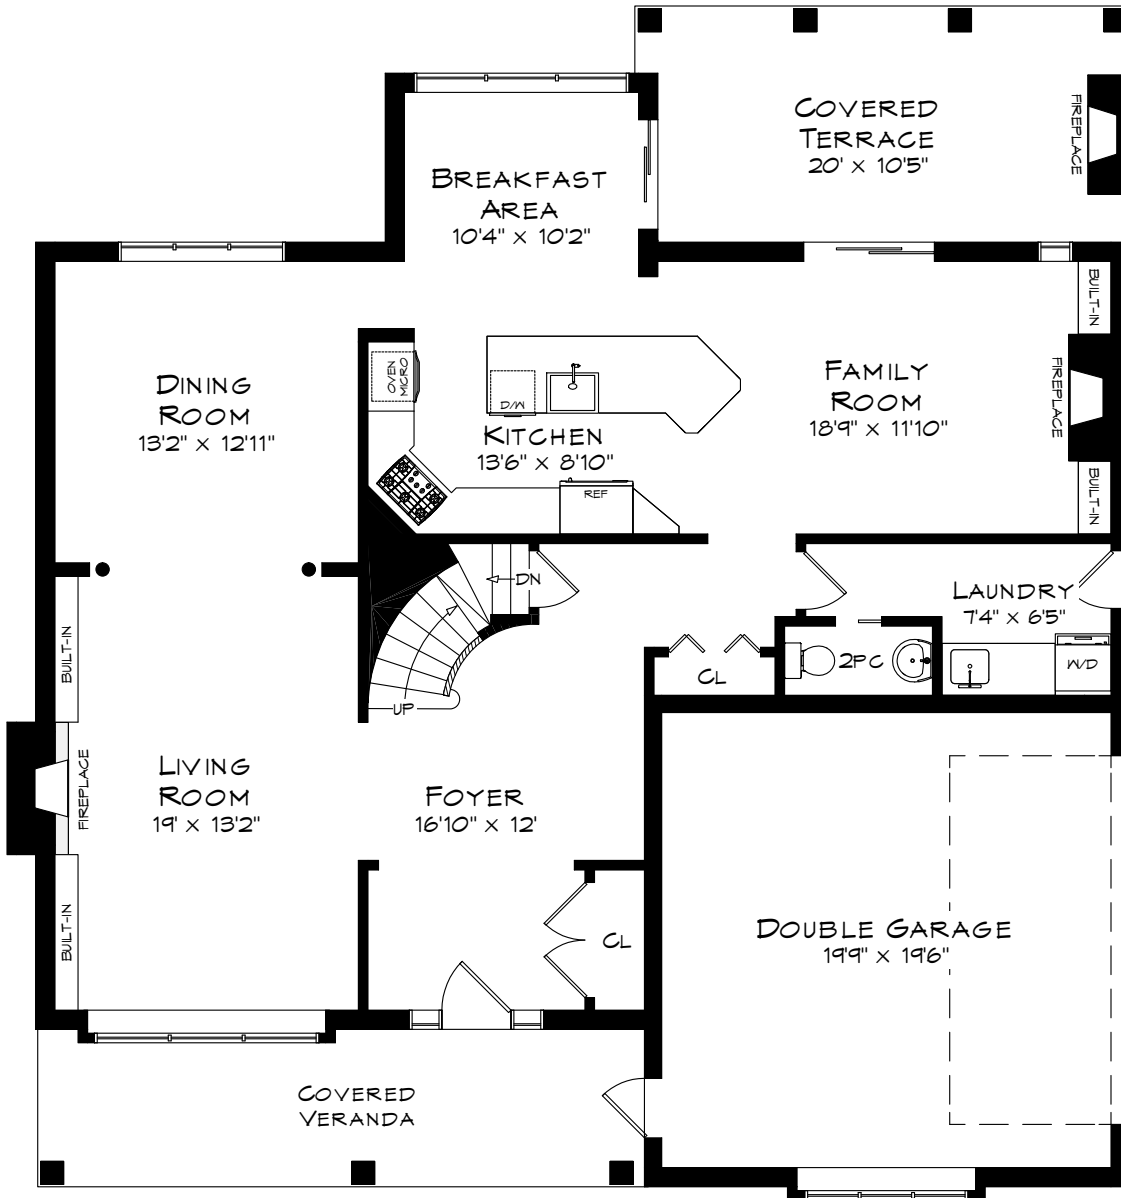

# 225 ELTON PARK ROAD

TOTAL SQUARE FOOTAGE  
4,218 SQ.FT.

MAIN LEVEL  
1,443 SQUARE FEET  
+ 431 SF (GARAGE)

Measurements may not be 100% accurate  
and should be used as a guideline only.  
March - 2021

# 225 ELTON PARK ROAD

Measurements may not be 100% accurate  
and should be used as a guideline only.  
March - 2021