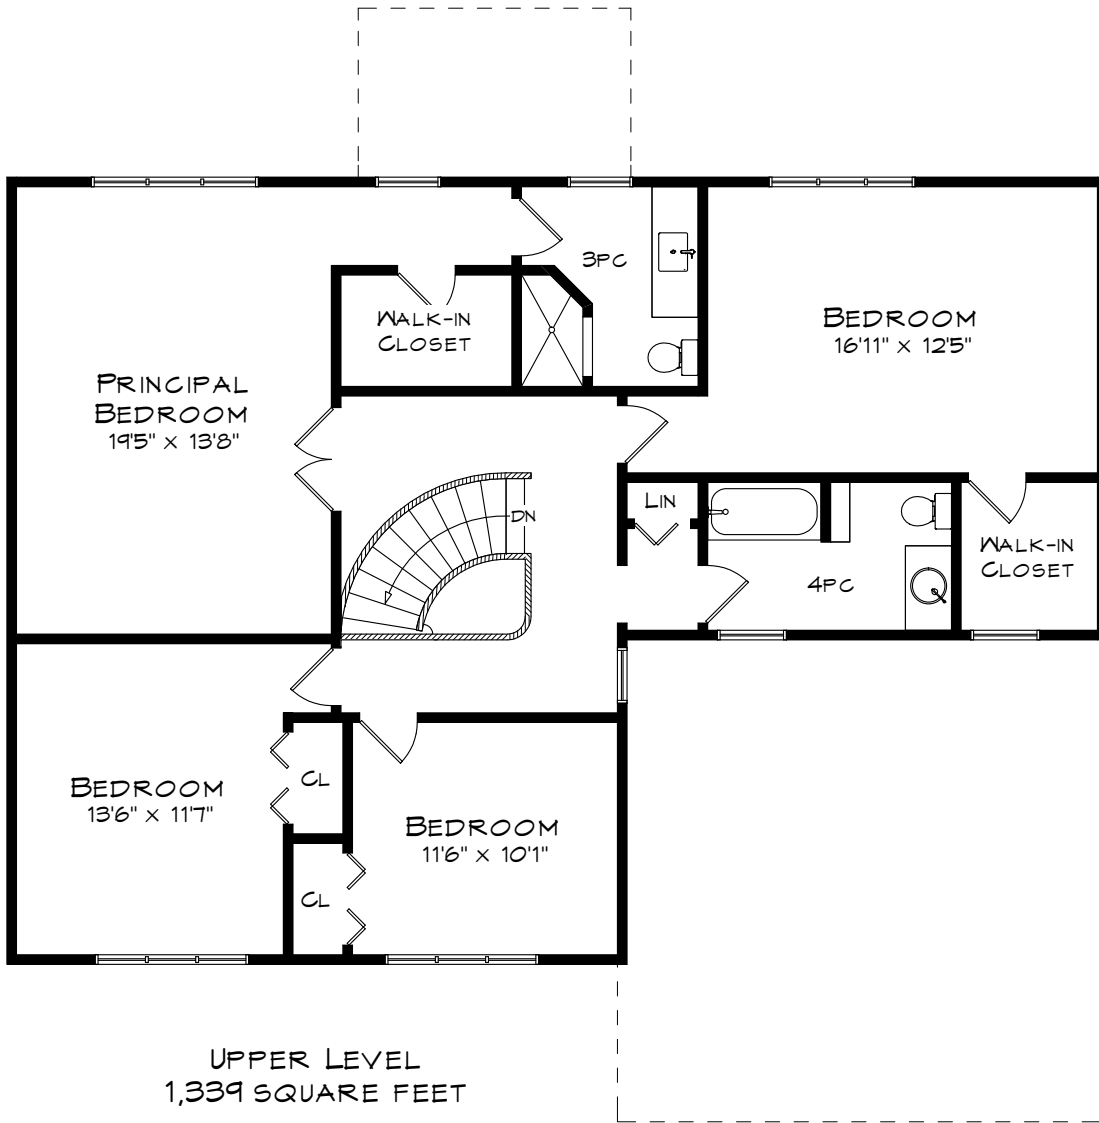

# 225 ELTON PARK ROAD

TOTAL SQUARE FOOTAGE  
4,218 SQ.FT.

MAIN LEVEL  
1,443 SQUARE FEET  
+ 431 SF (GARAGE)

Measurements may not be 100% accurate  
and should be used as a guideline only.  
March - 2021

# 225 ELTON PARK ROAD

Measurements may not be 100% accurate  
and should be used as a guideline only.  
March - 2021